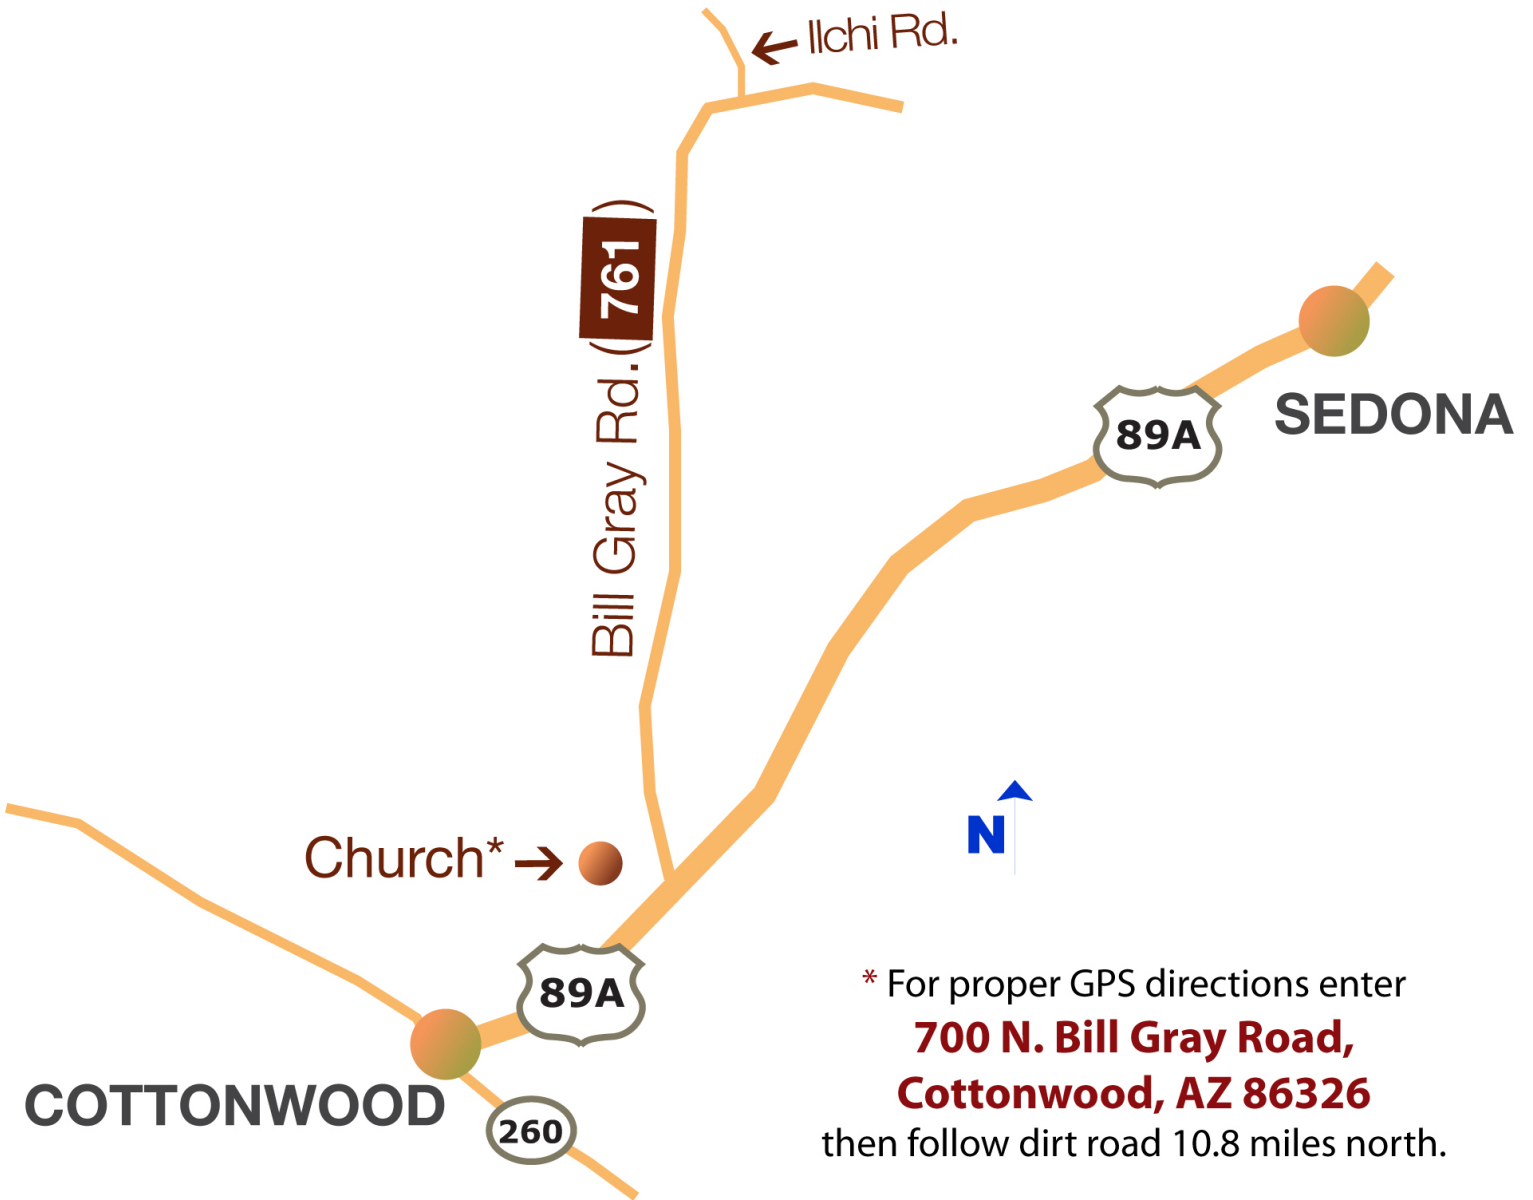

SEDONA **MAGO** RETREAT

* For proper GPS directions enter
700 N. Bill Gray Road,
Cottonwood, AZ 86326
then follow dirt road 10.8 miles north.